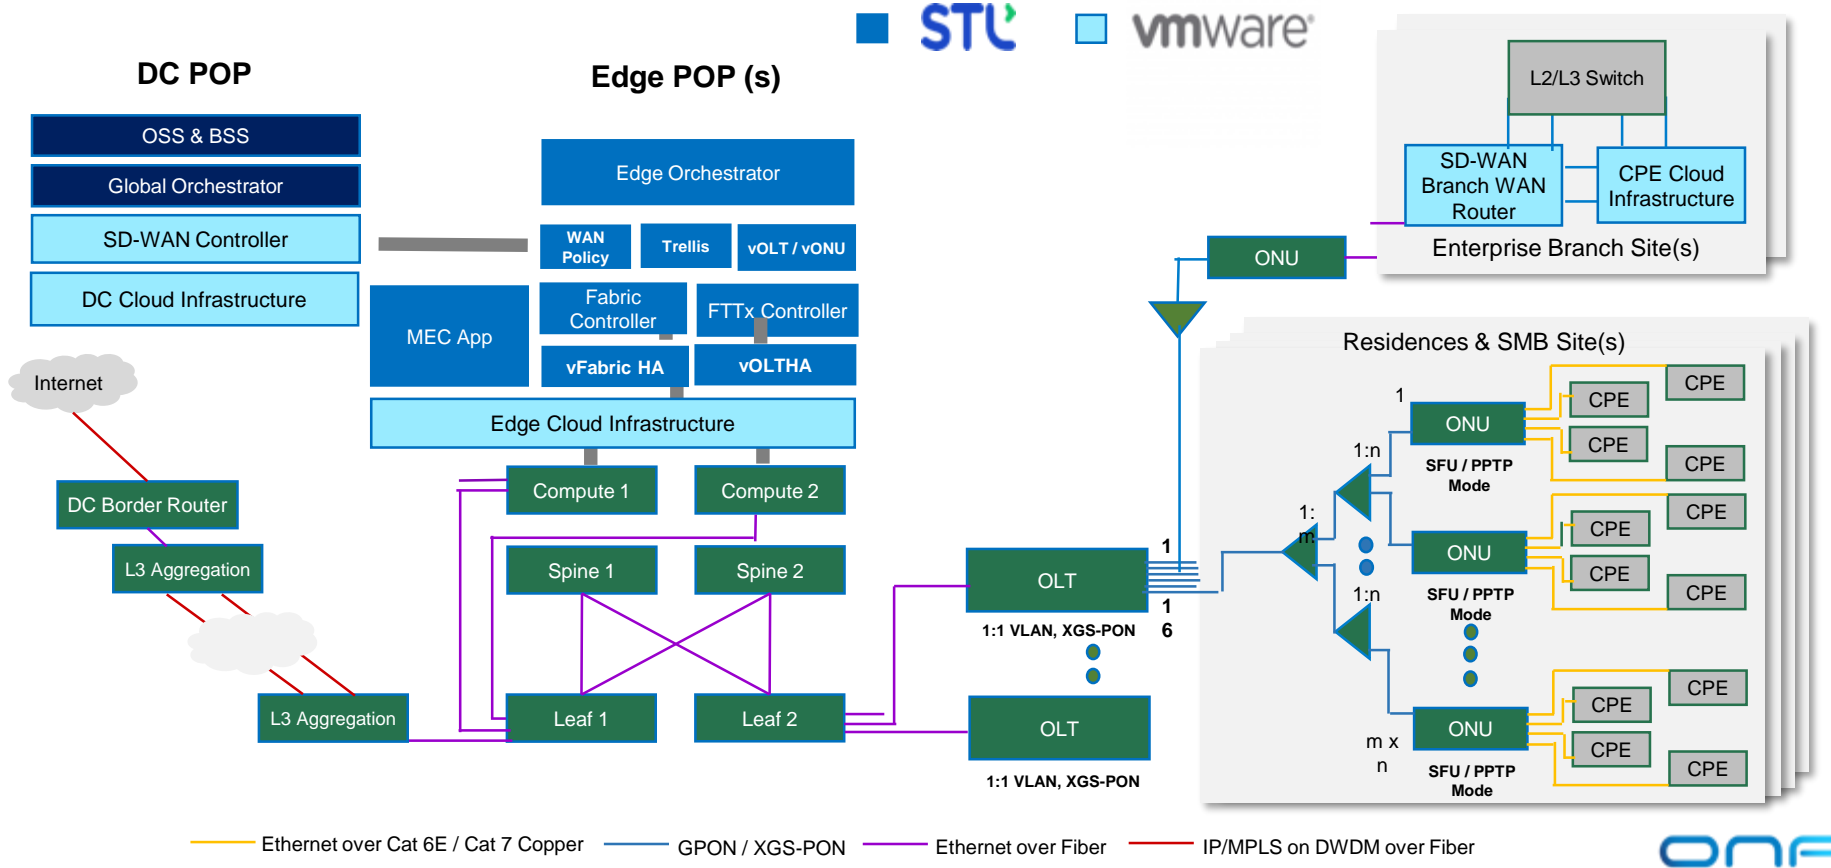

SEBA as a building block to transform Enterprise Broadband Services

Saurabh Chattopadhyay, Sterlite Technologies Ltd
Hrishikesh Khasgiwale, VMware

Changing Paradigms of Enterprise Services

Why the Enterprise Network & Services Transformation *depends* on Software Defined Access Solutions

How an ONF SEBA & Trellis Compliant Solution becomes a Fundamental Building Block

The Exemplar Work STL & VMware have done together

— Ethernet over Cat 6E / Cat 7 Copper
 — GPON / XGS-PON
 — Ethernet over Fiber
 — IP/MPLS on DWDM over Fiber

The Exemplar Work : VMware Telco & Edge Cloud

The Exemplar Work : VeloCloud SD-WAN

The Exemplar Work : STL pFTTx Portfolio

■ Partner Products ■ Customer specific Infrastructure ■ Sterlite Curated ■ Sterlite Curated Platform ■ Sterlite Proprietary