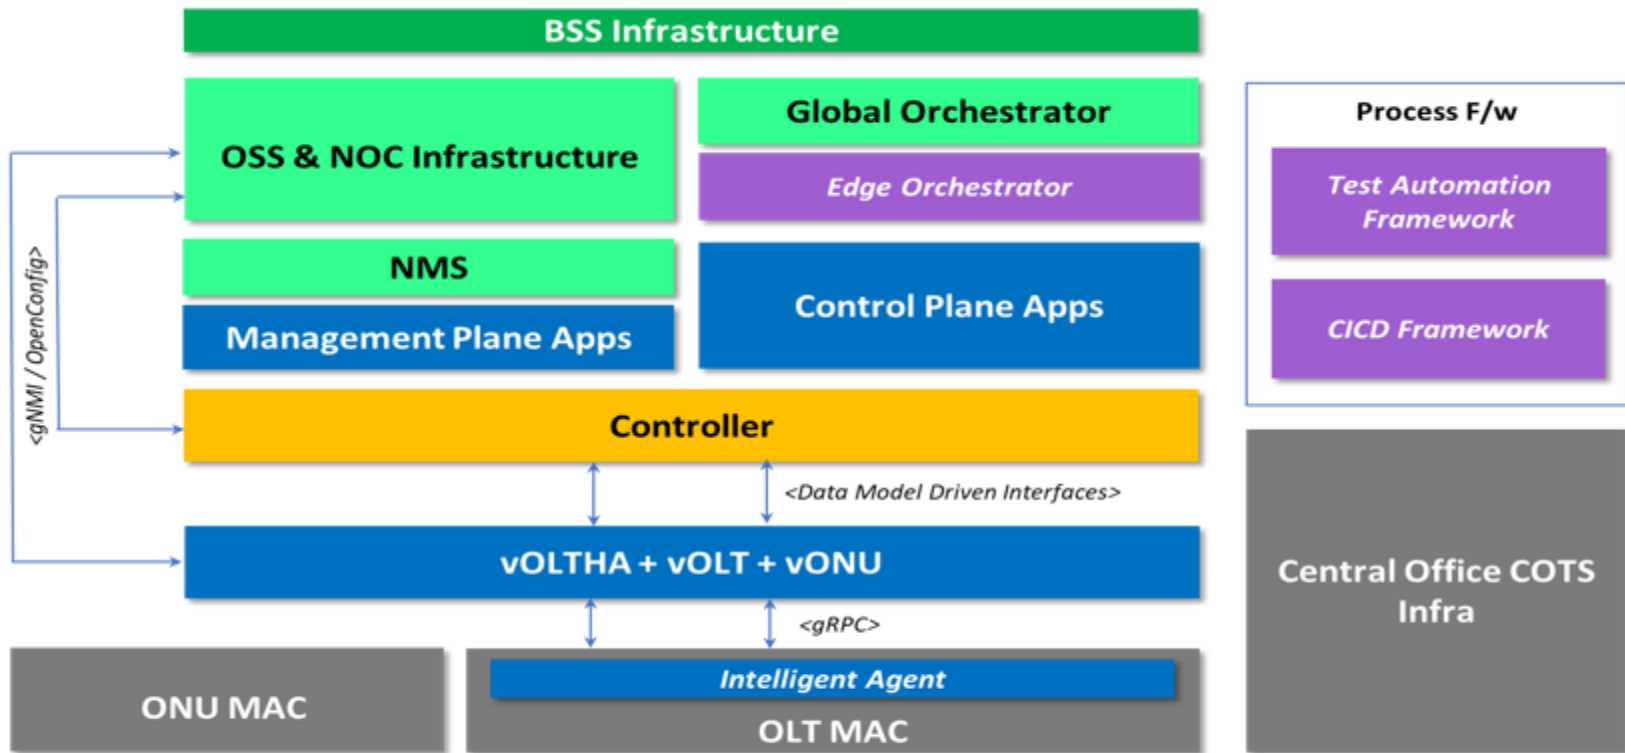

How an ONF SEBA & Trellis Compliant Solution becomes a Fundamental Building Block

The Exemplar Work STL & VMware have done together

— Ethernet over Cat 6E / Cat 7 Copper
 — GPON / XGS-PON
 — Ethernet over Fiber
 — IP/MPLS on DWDM over Fiber

The Exemplar Work : VMware Telco & Edge Cloud

The Exemplar Work : VeloCloud SD-WAN

The Exemplar Work : STL pFTTx Portfolio

■ Partner Products ■ Customer specific Infrastructure ■ Sterlite Curated ■ Sterlite Curated Platform ■ Sterlite Proprietary