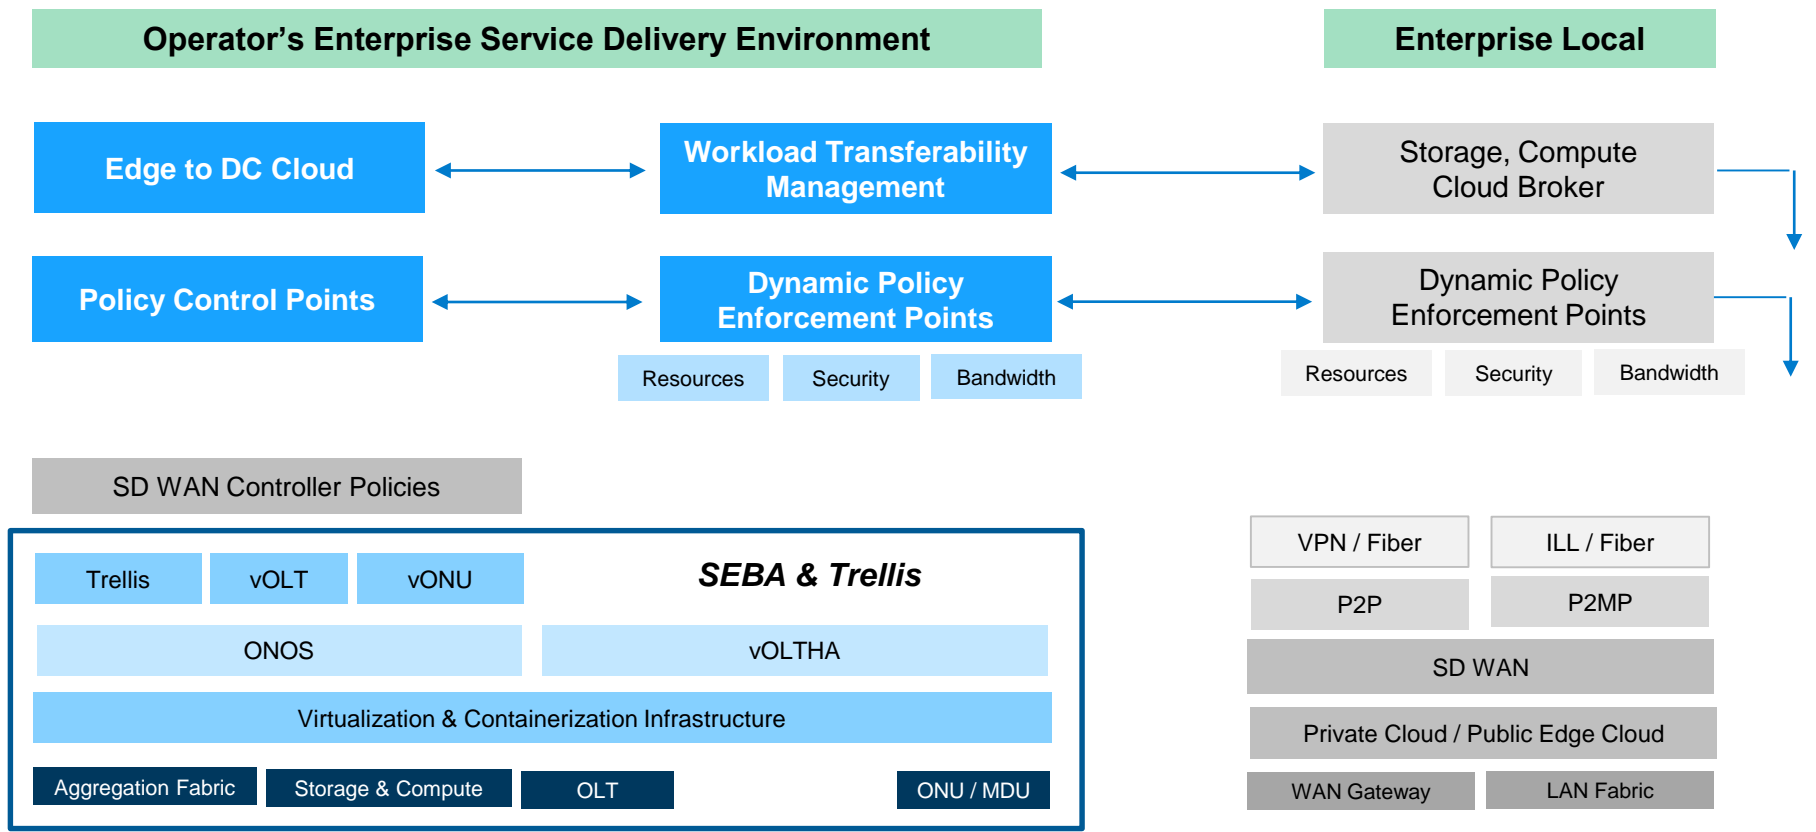

SEBA as a building block to transform Enterprise Broadband Services

Saurabh Chattopadhyay, Sterlite Technologies Ltd
Hrishikesh Khasgiwale, VMware

Changing Paradigms of Enterprise Services

Why the Enterprise Network & Services Transformation *depends* on Software Defined Access Solutions

How an ONF SEBA & Trellis Compliant Solution becomes a Fundamental Building Block

The Exemplar Work STL & VMware have done together

— Ethernet over Cat 6E / Cat 7 Copper
 — GPON / XGS-PON
 — Ethernet over Fiber
 — IP/MPLS on DWDM over Fiber

The Exemplar Work : VMware Telco & Edge Cloud

The Exemplar Work : VeloCloud SD-WAN

The Exemplar Work : STL pFTTx Portfolio

■ Partner Products ■ Customer specific Infrastructure ■ Sterlite Curated ■ Sterlite Curated Platform ■ Sterlite Proprietary