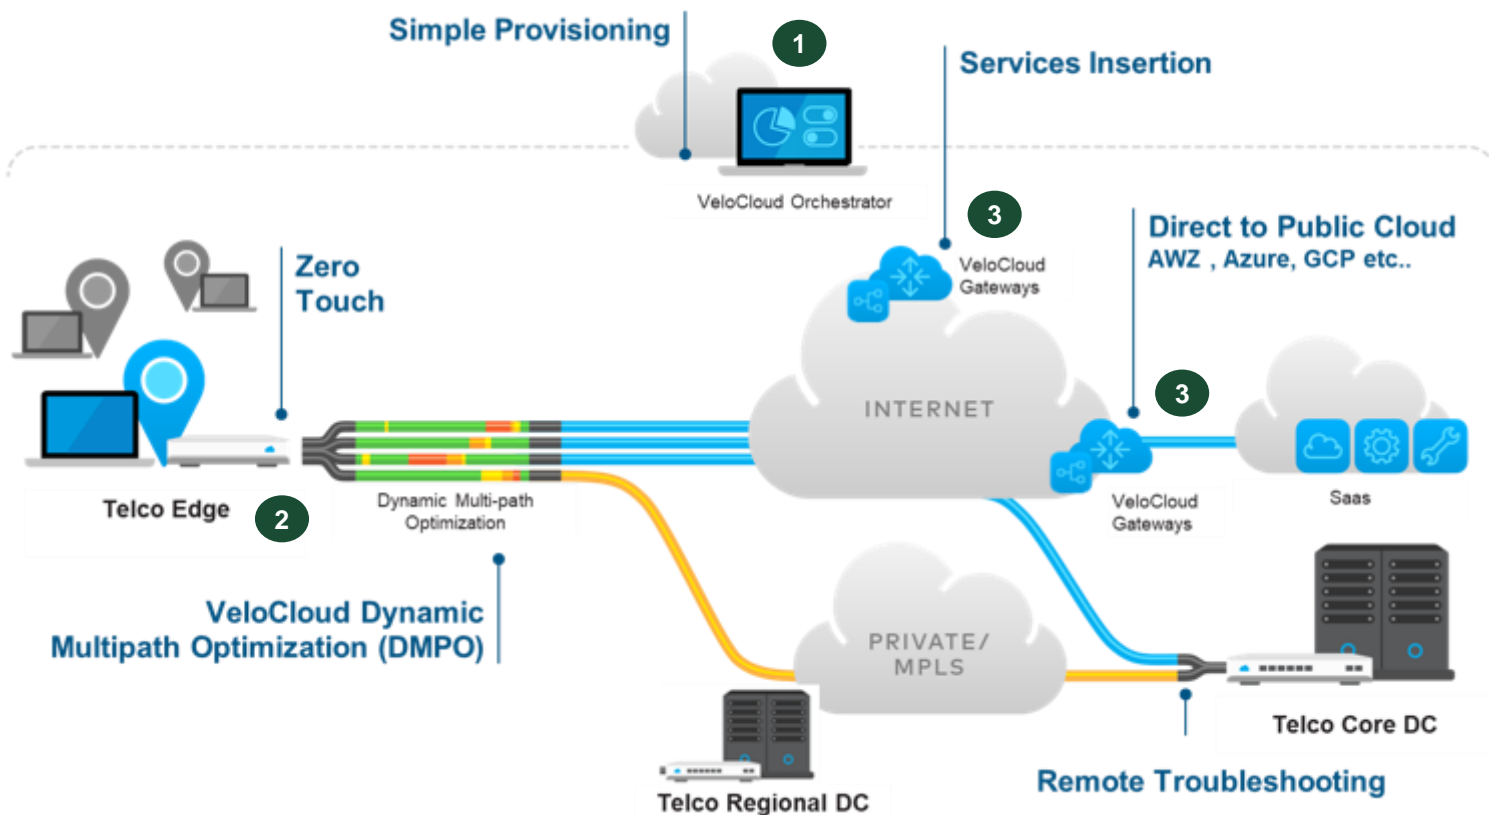

How an ONF SEBA & Trellis Compliant Solution becomes a Fundamental Building Block

The Exemplar Work STL & VMware have done together

— Ethernet over Cat 6E / Cat 7 Copper
 — GPON / XGS-PON
 — Ethernet over Fiber
 — IP/MPLS on DWDM over Fiber

The Exemplar Work : VMware Telco & Edge Cloud

The Exemplar Work : VeloCloud SD-WAN

The Exemplar Work : STL pFTTx Portfolio

■ Partner Products ■ Customer specific Infrastructure ■ Sterlite Curated ■ Sterlite Curated Platform ■ Sterlite Proprietary