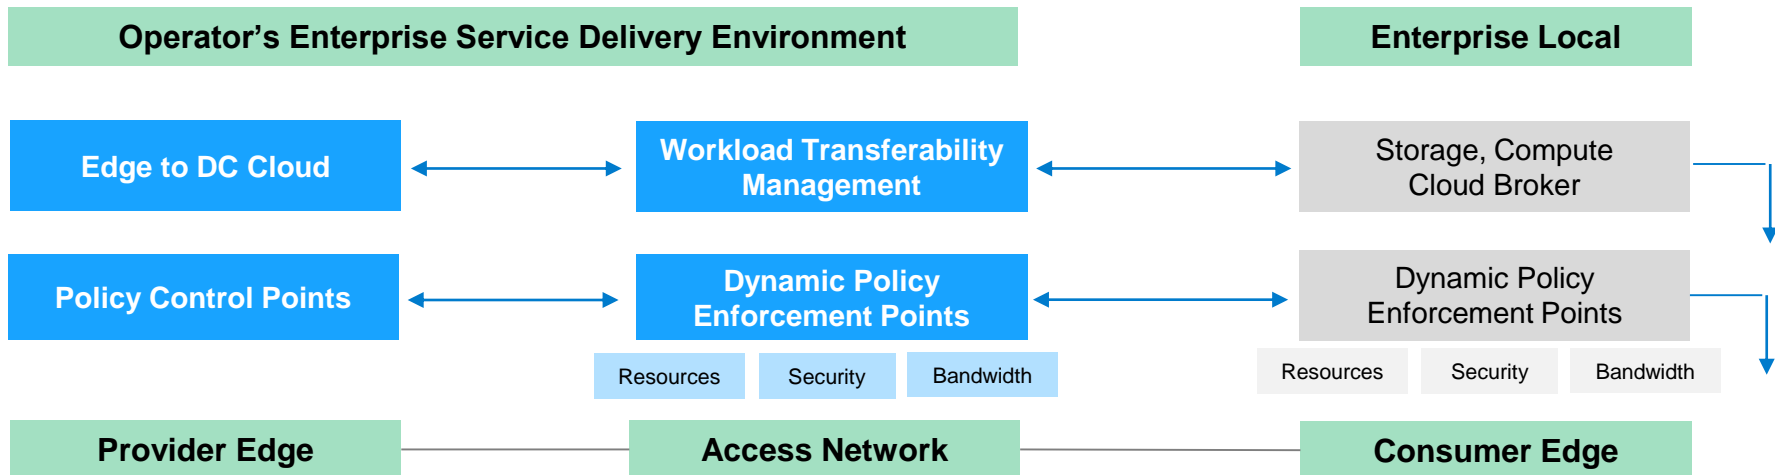

SEBA as a building block to transform Enterprise Broadband Services

Saurabh Chattopadhyay, Sterlite Technologies Ltd
Hrishikesh Khasgiwale, VMware

Changing Paradigms of Enterprise Services

Why the Enterprise Network & Services Transformation *depends* on Software Defined Access Solutions

The Exemplar Work : VMware Telco & Edge Cloud

The Exemplar Work : VeloCloud SD-WAN

The Exemplar Work : STL pFTTx Portfolio

■ Partner Products ■ Customer specific Infrastructure ■ Sterlite Curated ■ Sterlite Curated Platform ■ Sterlite Proprietary