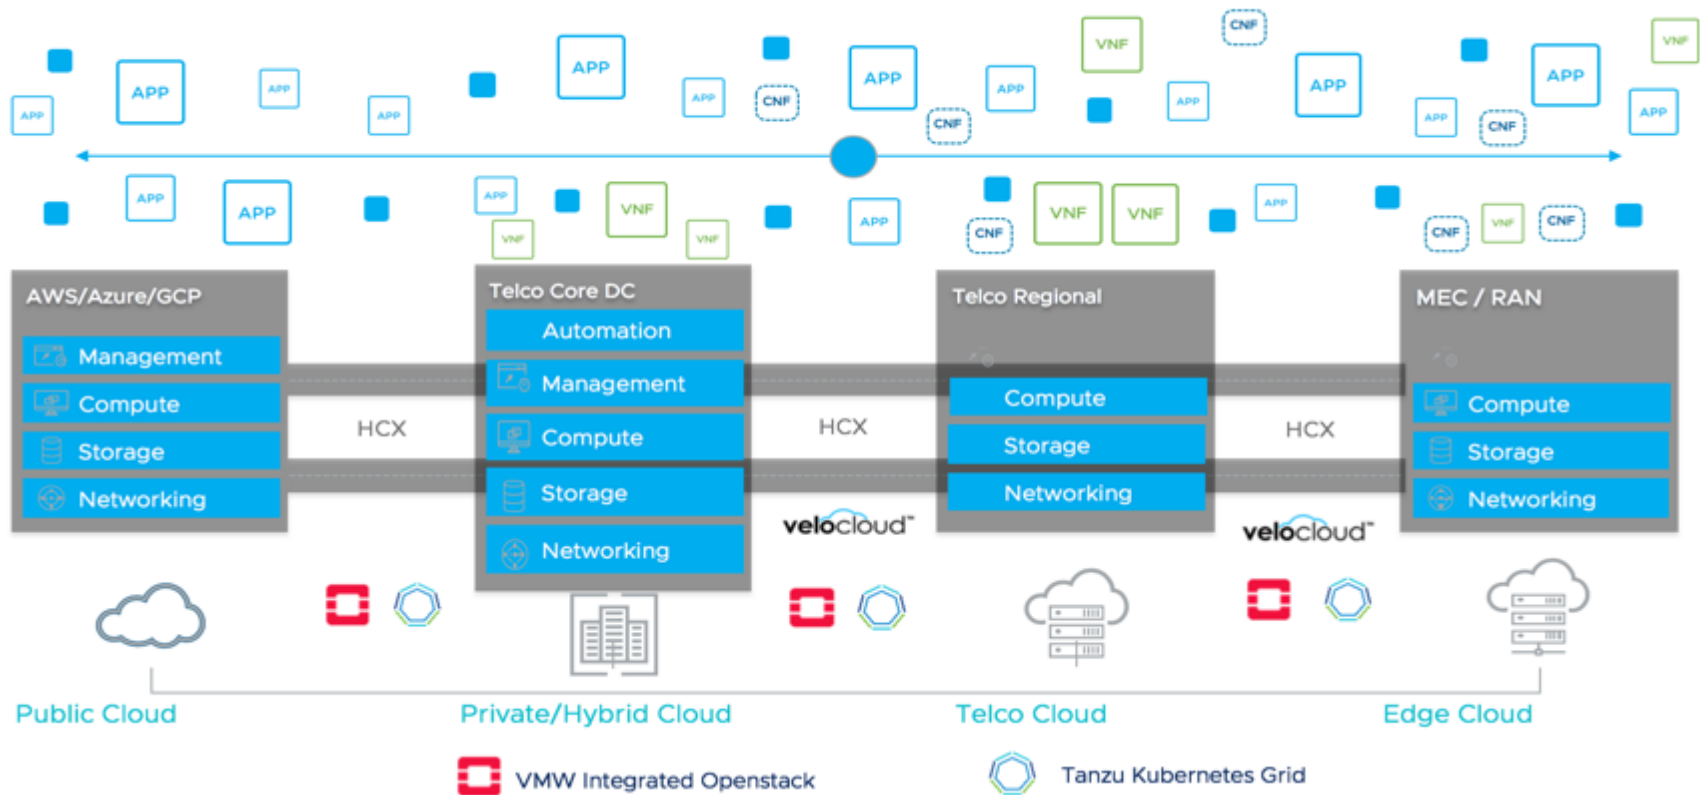

How an ONF SEBA & Trellis Compliant Solution becomes a Fundamental Building Block

The Exemplar Work STL & VMware have done together

— Ethernet over Cat 6E / Cat 7 Copper
 — GPON / XGS-PON
 — Ethernet over Fiber
 — IP/MPLS on DWDM over Fiber

The Exemplar Work : VMware Telco & Edge Cloud

The Exemplar Work : VeloCloud SD-WAN

The Exemplar Work : STL pFTTx Portfolio

■ Partner Products ■ Customer specific Infrastructure ■ Sterlite Curated ■ Sterlite Curated Platform ■ Sterlite Proprietary